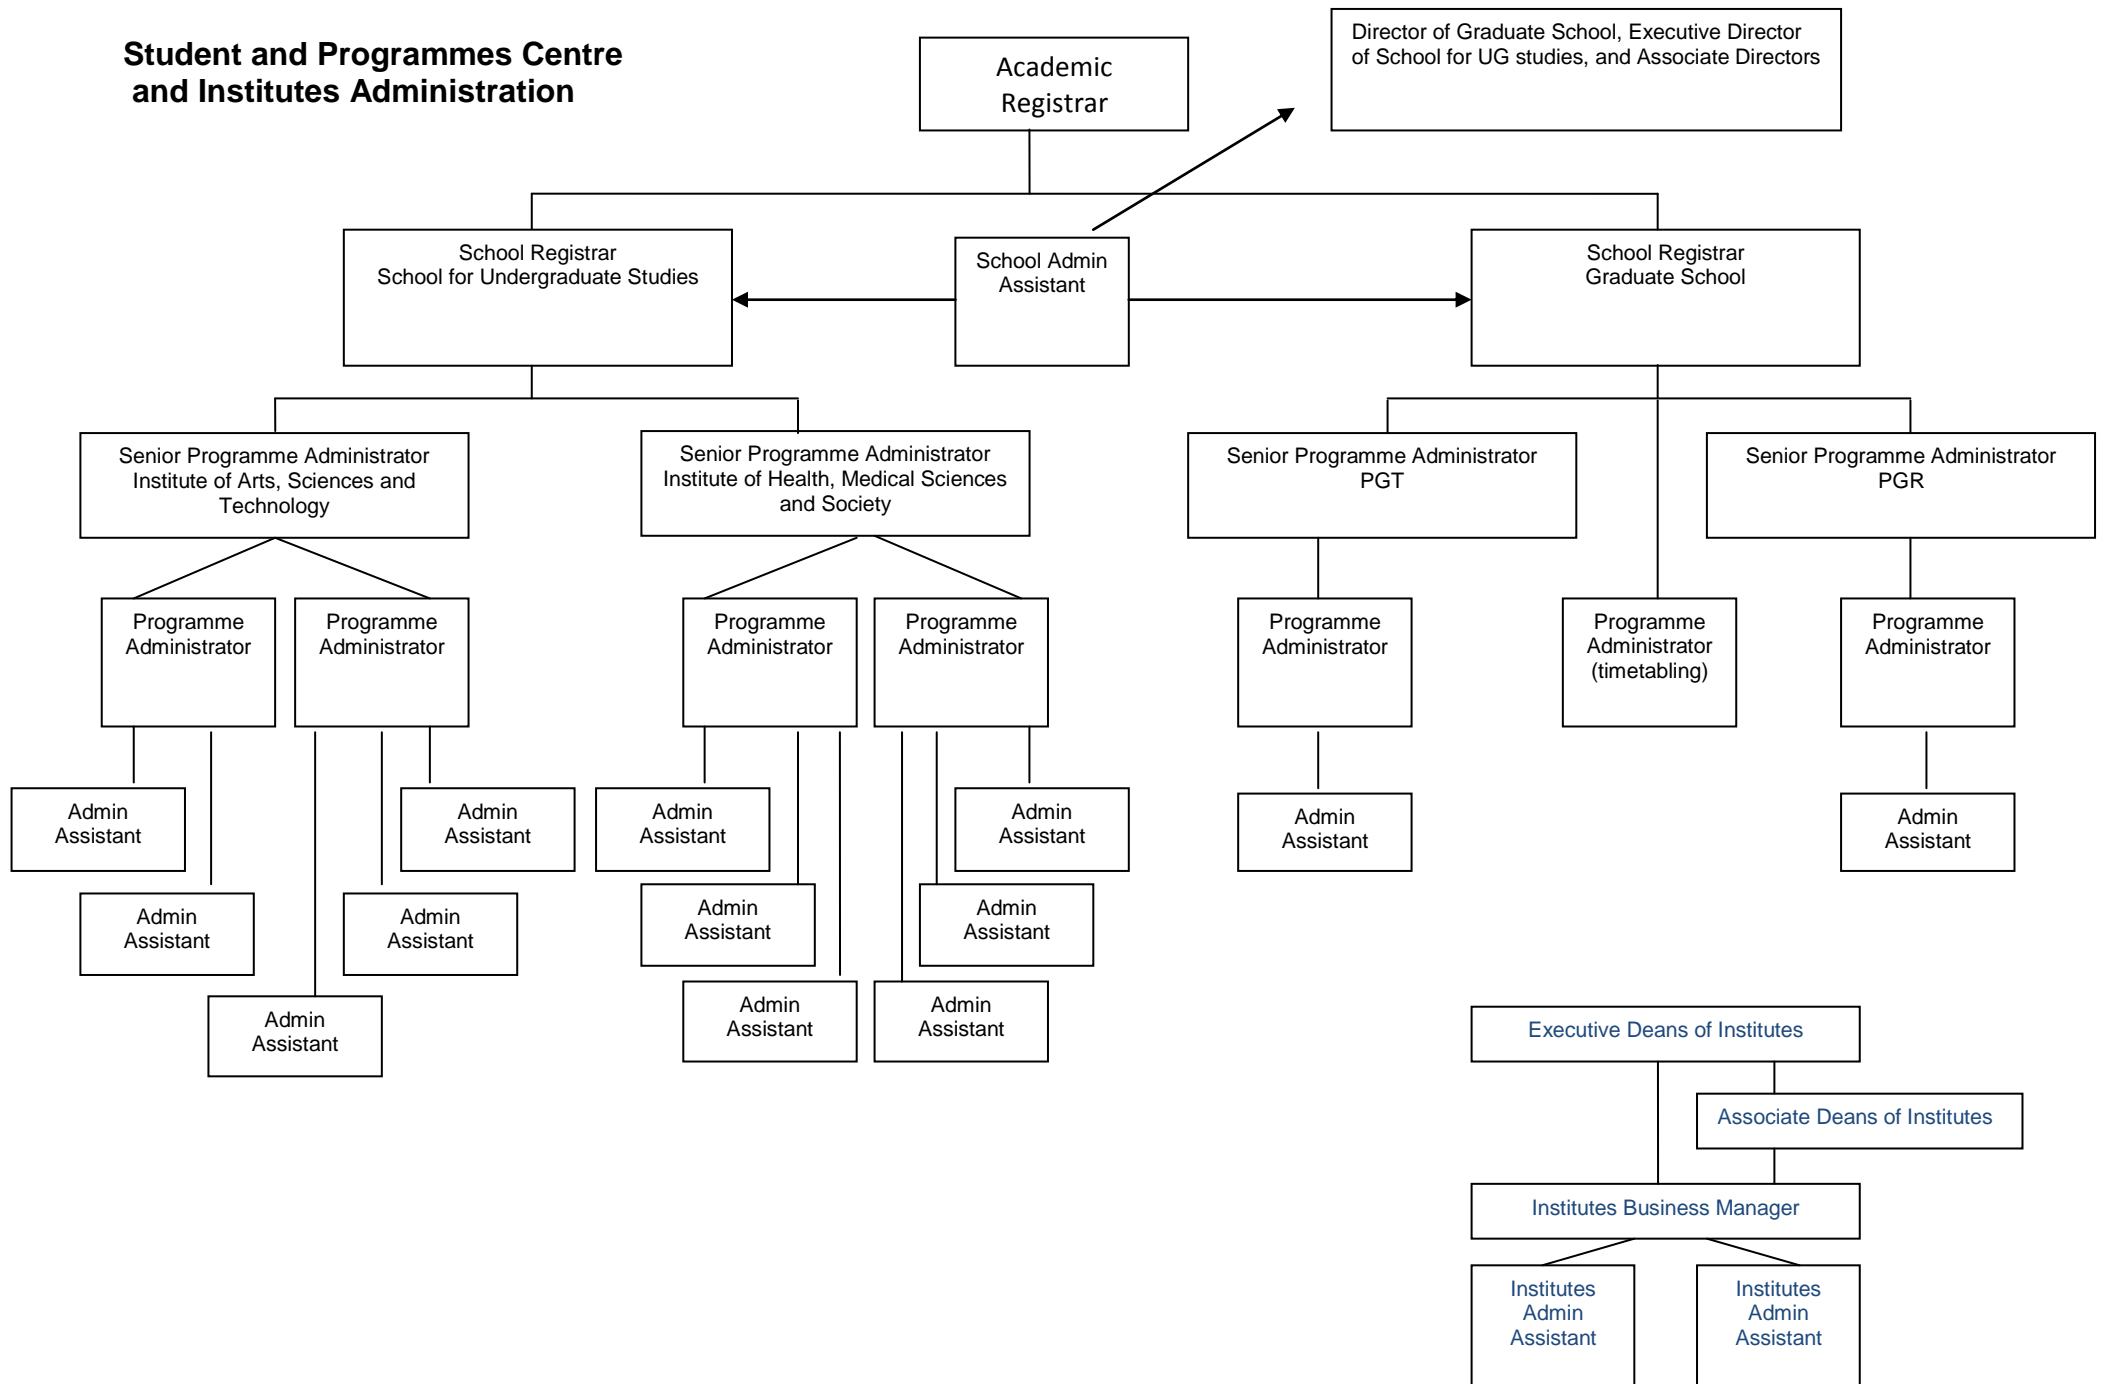

Student and Programmes Centre and Institutes Administration

Student and Programmes Centre –
 School for Undergraduate Studies - room B14

Student and Programmes Centre –
Graduate School - room C130

Institute Administration
Room B111