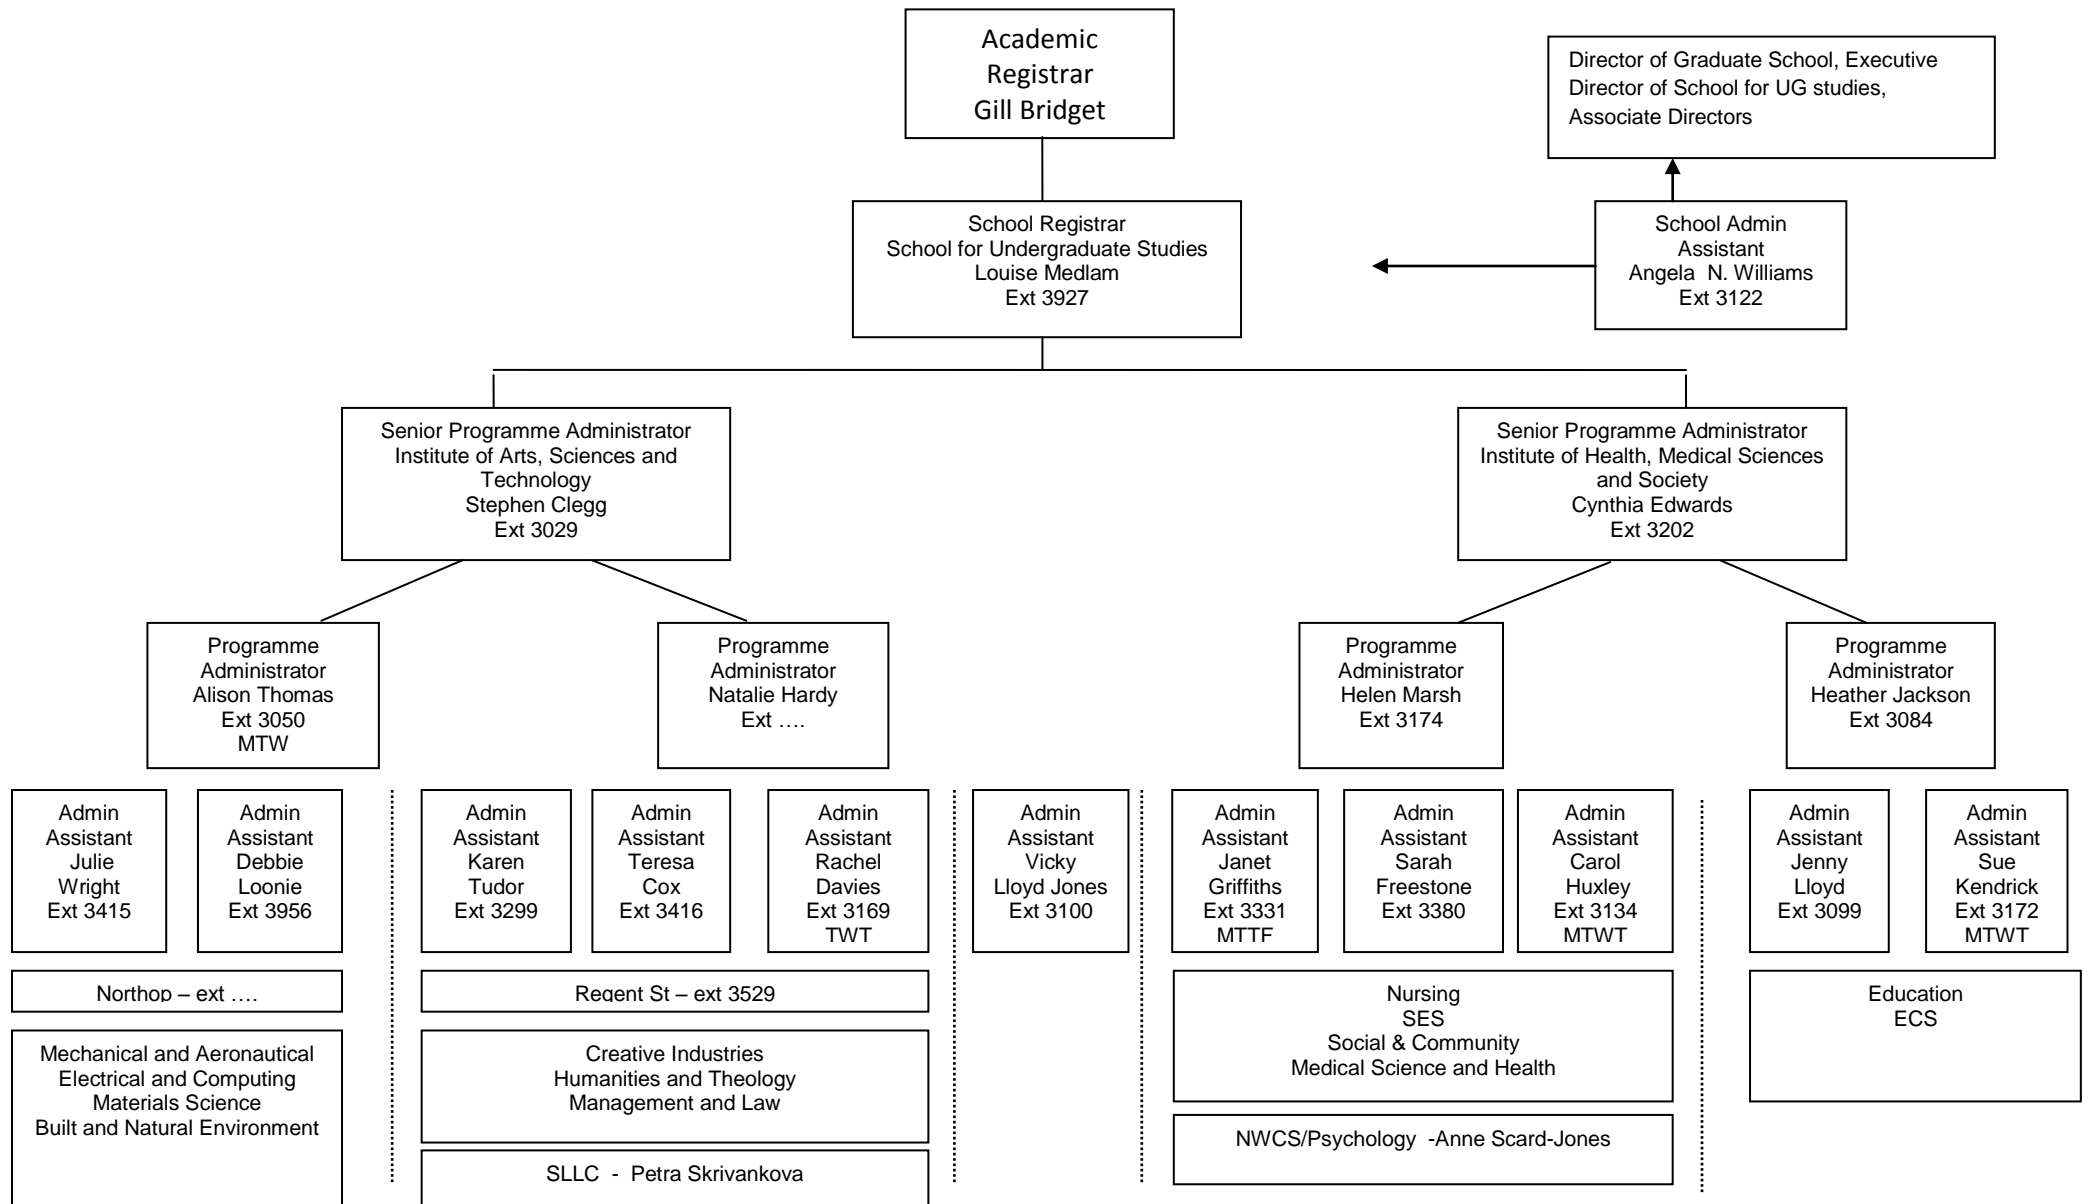

Student and Programmes Centre and Institutes Administration

Student and Programmes Centre –
 School for Undergraduate Studies - room B14

Student and Programmes Centre –
Graduate School - room C130

Institute Administration
Room B111