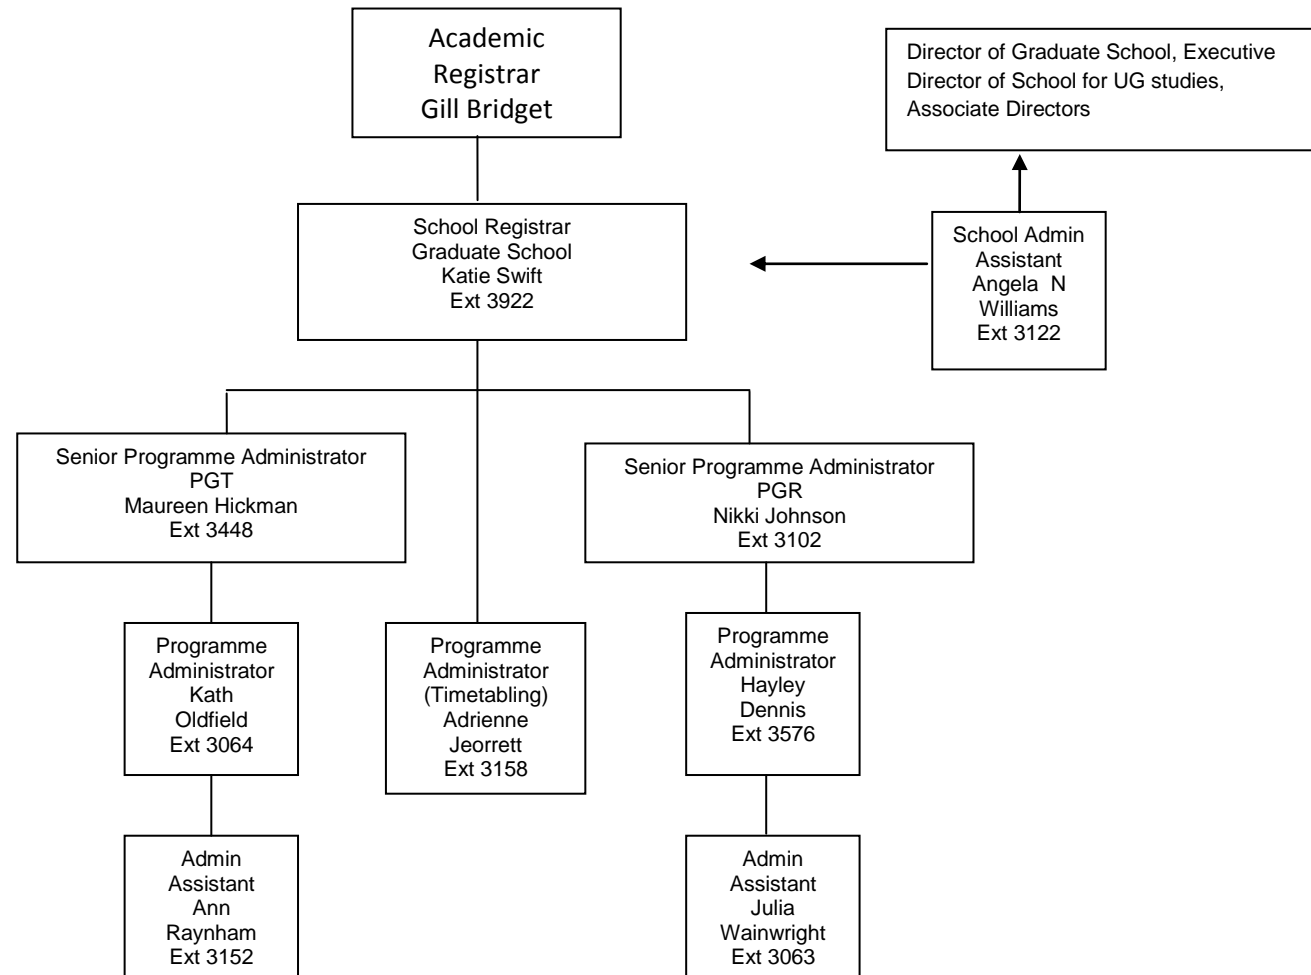

Student and Programmes Centre and Institutes Administration

Student and Programmes Centre –
 School for Undergraduate Studies - room B14

Student and Programmes Centre –
Graduate School - room C130

Institute Administration
Room B111