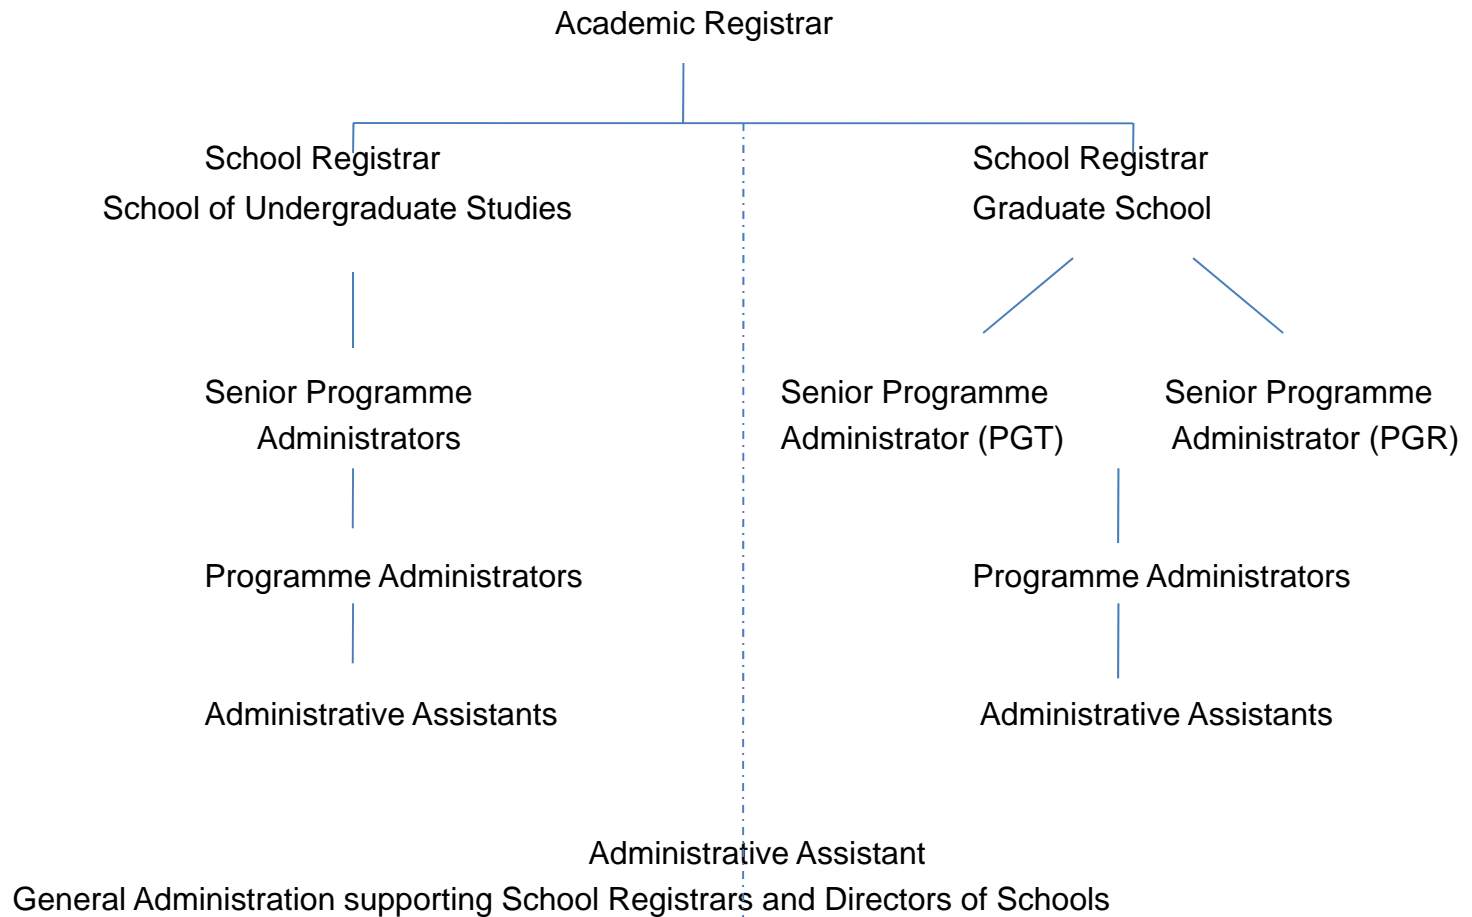

Shared Services

	School for Undergraduate Studies Budget Holder	School for Graduate Studies Budget Holder	Co-located	Interface
Gyndŵr University Institute for Health, Medical Science and Society (Academic Quality and Delivery)	 School Registrar Administration	 School Registrar Administration	Data Management Team	Student Programmes Office
	 Administration		Finance Team	Registry Services
	Programme Administration		For discussion:	Academic Office
			Admissions	Student Services
Gyndŵr University Institute for Arts, Science and Technology (Academic Quality and Delivery)	 Administration		International Office	Careers Services
				Student Recruitment
				Research Services

Student and Programmes Centre

Institute Administration